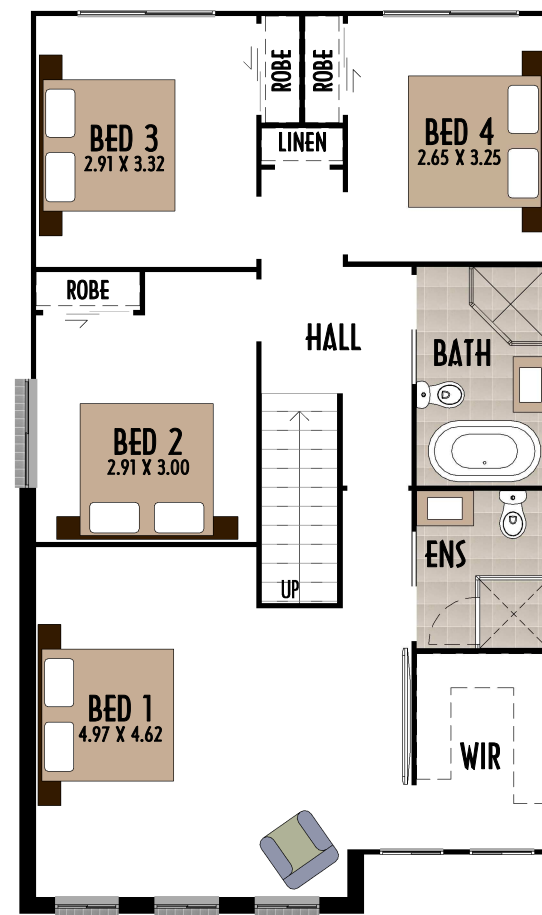

24440 MIN. DEPTH\*

8000 FF

4740

15200

4500 MIN.

11940

DESIGN : PRINCESS PARROT SERIES 4  
 WIDTH : 7.81m  
 LENGTH : 15.20m (EXCLUDES ALFRESCO)  
 SIZE : 190.01m<sup>2</sup> (EXCLUDES ALFRESCO)  
 SQUARES : 20.45sq (EXCLUDES ALFRESCO)

**DWELLING SIZE CATALOGUE\***

**WIDTH:**  
 GROWTH CENTRE (ZERO LOT): 9.50m WIDE LOT  
 GROWTH CENTRE (NON ZERO LOT): 9.65m WIDE LOT

**CDC (ZERO LOT) 9.50m WIDE LOT**  
**CDC (NON ZERO LOT): 9.95m WIDE LOT**

**DEPTH:**  
 GROWTH CENTRE: 23.70m DEEP LOT (WITH OPTIONAL ALFRESCO)

CDC 24.44m DEEP LOT (WITH OPTIONAL ALFRESCO)

\*NOTE: ALL SUGGESTED BLOCK WIDTHS ARE AN ESTIMATE ONLY & FINAL DWELLING WILL REMAIN SUBJECT TO COUNCIL APPROVAL & OTHER STATUTORY REQUIREMENTS