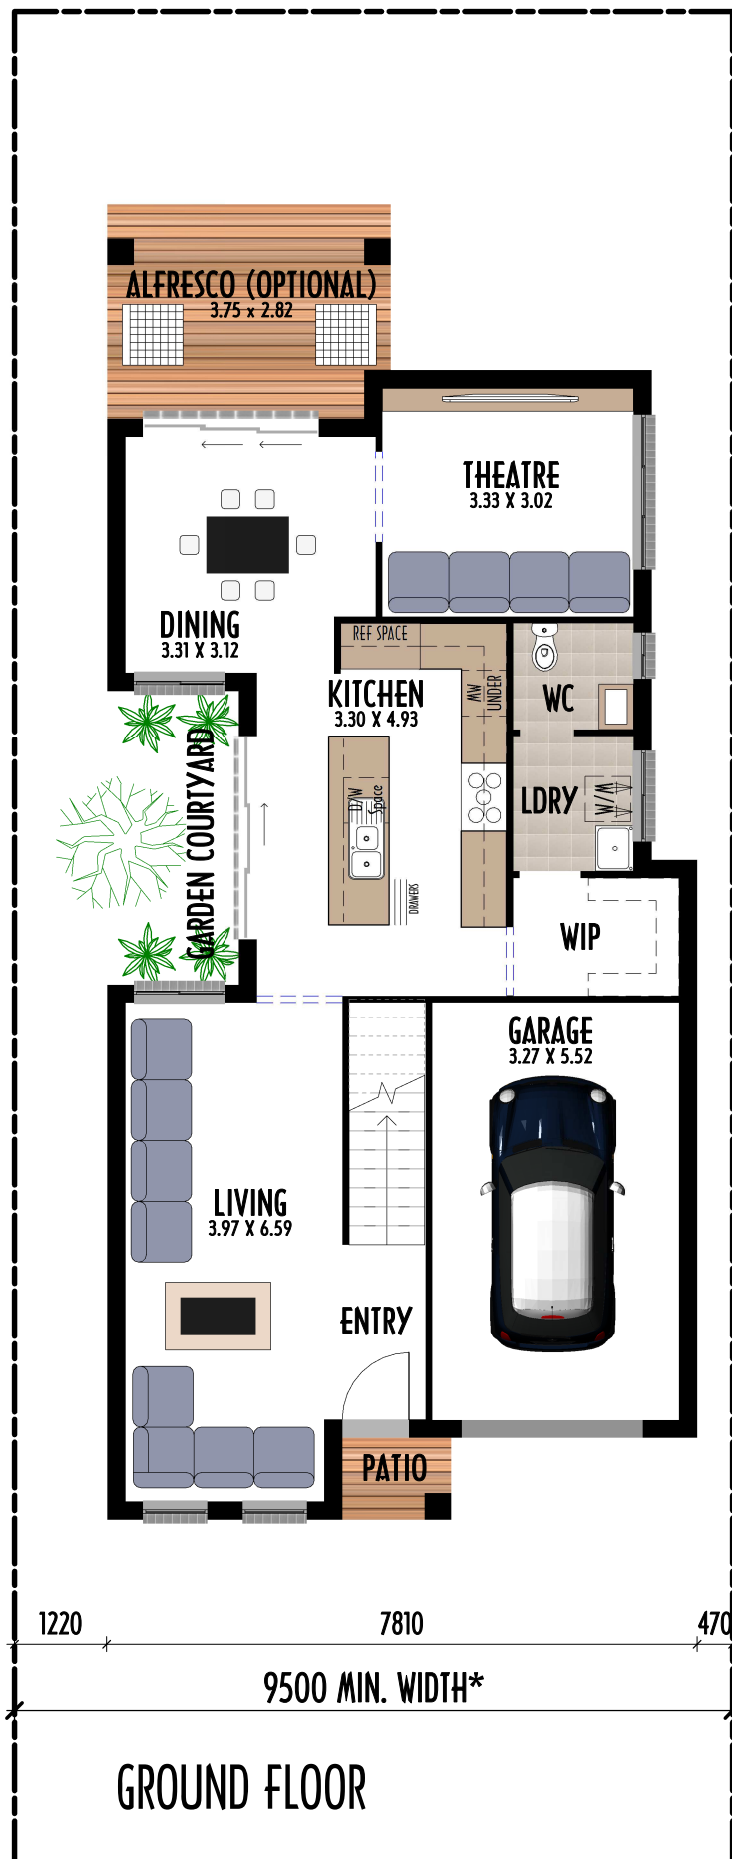

24440 MIN. DEPTH\*

8000 FF

4740

15200

4500 MIN.

11940

DESIGN : PRINCESS PARROT SERIES 4  
 WIDTH : 7.81m  
 LENGTH : 15.20m (EXCLUDES ALFRESCO)  
 SIZE : 190.01m<sup>2</sup> (EXCLUDES ALFRESCO)  
 SQUARES : 20.45sq (EXCLUDES ALFRESCO)

**DWELLING SIZE CATALOGUE\***

**WIDTH:**  
 GROWTH CENTRE (ZERO LOT): 9.50m WIDE LOT  
 GROWTH CENTRE (NON ZERO LOT): 9.65m WIDE LOT

**CDC (ZERO LOT) 9.50m WIDE LOT**  
**CDC (NON ZERO LOT): 9.95m WIDE LOT**

**DEPTH:**  
 GROWTH CENTRE: 23.70m DEEP LOT (WITH OPTIONAL ALFRESCO)

CDC 24.44m DEEP LOT (WITH OPTIONAL ALFRESCO)

\*NOTE: ALL SUGGESTED BLOCK WIDTHS ARE AN ESTIMATE ONLY & FINAL DWELLING WILL REMAIN SUBJECT TO COUNCIL APPROVAL & OTHER STATUTORY REQUIREMENTS